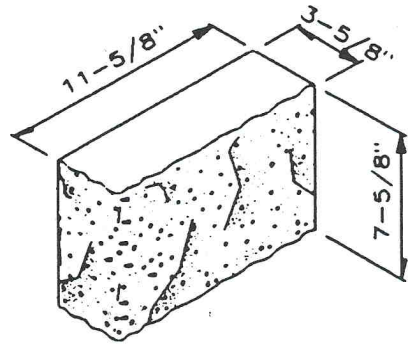

4" PLAIN SPLITS

4 x 8 x 16 Splitface

4 x 8 x 16 Splitface
Full L Corner

4 x 8 x 12 Splitface
Corner

8" PLAIN SPLITS

8 x 8 x 16 Splitface

8 x 8 x 16 Splitface
Corner

12" PLAIN SPLITS

12 x 8 x 16 Splitface

PALUMBO
BLOCK CO., INC.
CONCRETE BLOCK AND MASON SUPPLIES

800-724-8460

info@palumbo.biz
www.palumbo.biz

4" SCORED SPLIT

4 x 8 x 16 Scored Split

4 x 8 x 16 Solid
L Corner

4 x 8 x 12 Solid
12-Long Corner